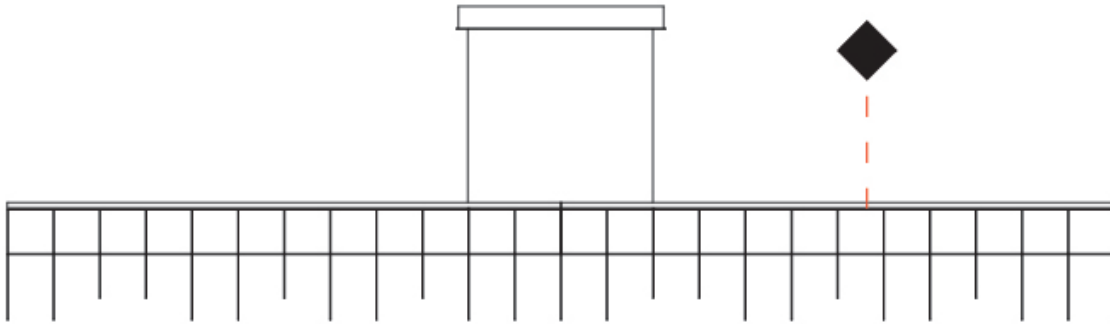

COSMOS SQUARE SUSPENSION

D1010051-

PROJECT

TYPE

SPECIFIER

QUANTITY

DATE